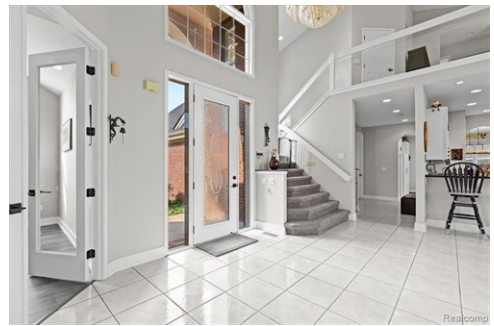

Remarks

Welcome to your dream home at Prestwick Village Golf Club! This stunning property offers breathtaking views of the 8th and 9th holes, making it a golf enthusiast's paradise. The bright, open floor plan invites you to experience modern luxury and comfort at every turn. The main level features a spacious living area with seamless access to one of two expansive decks, perfect for enjoying panoramic golf course views. The elegant primary bedroom, conveniently located on the first floor, ensures easy living, while two additional generously sized bedrooms upstairs share a large full bathroom. Entertain guests in main area with a bar area on the main level, or transform the large, open basement with high ceilings into the ultimate golf simulation room. Whether you're relaxing on the deck, hosting a gathering, or honing your golf skills indoors, this home offers an unparalleled living experience. Ample parking, basement plumbing for bathroom, electric fence. Dont miss out on the chance to make this exceptional property yours!